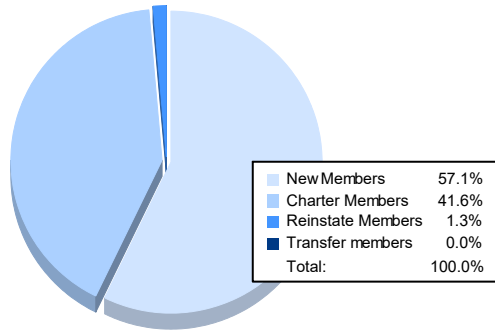

Year	New Clubs	Dropped Clubs	Gain/ Loss Clubs	New Members	Charter Members	Reinstate Members	Transfer Members	Total Member Added	Total Members Dropped	Gain/ Loss Members
2016-2017	0	1	-1	110	0	3	0	113	139	-26
2017-2018	0	1	-1	152	0	1	1	154	148	6
2018-2019	2	0	2	123	53	1	2	179	156	23
2019-2020	0	3	-3	189	1	3	16	209	218	-9
2020-2021	1	3	-2	44	32	1	0	77	158	-81
<b>Average</b>	<b>1</b>	<b>2</b>	<b>-1</b>	<b>124</b>	<b>17</b>	<b>2</b>	<b>4</b>	<b>146</b>	<b>164</b>	<b>-17</b>

### Membership Composition June 2021 Cumulative