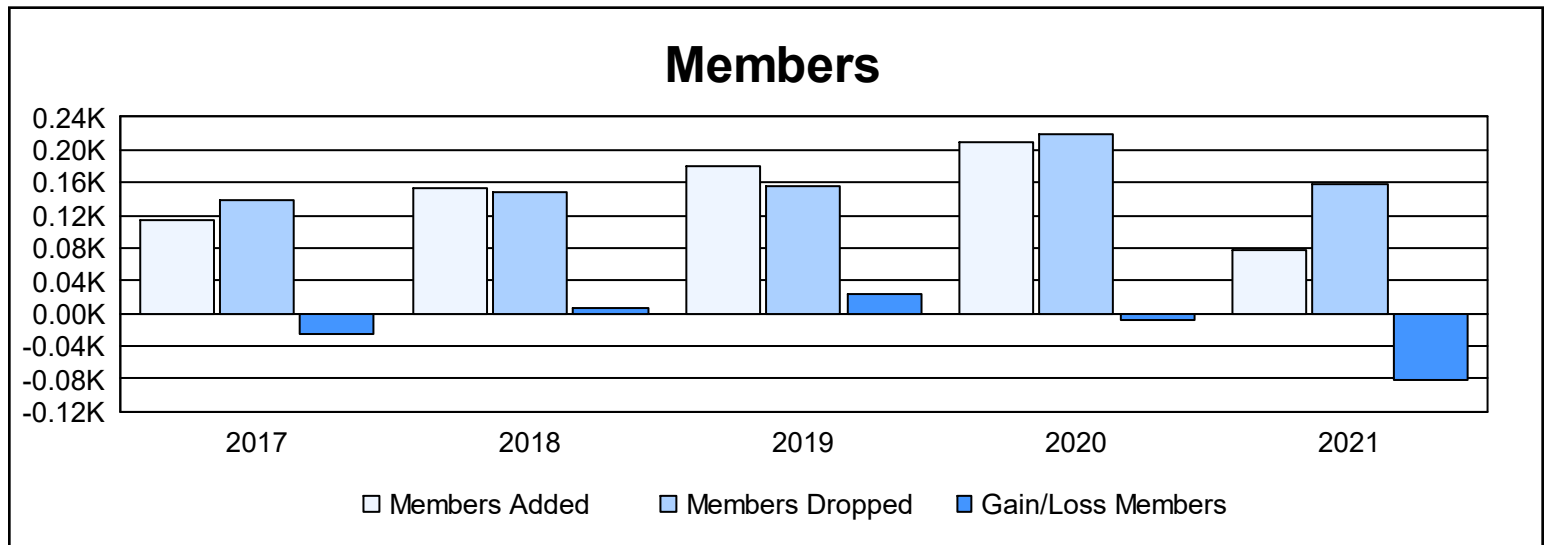

Year	New Clubs	Dropped Clubs	Gain/ Loss Clubs	New Members	Charter Members	Reinstate Members	Transfer Members	Total Member Added	Total Members Dropped	Gain/ Loss Members
2016-2017	0	1	-1	110	0	3	0	113	139	-26
2017-2018	0	1	-1	152	0	1	1	154	148	6
2018-2019	2	0	2	123	53	1	2	179	156	23
2019-2020	0	3	-3	189	1	3	16	209	218	-9
2020-2021	1	3	-2	44	32	1	0	77	158	-81
<b>Average</b>	<b>1</b>	<b>2</b>	<b>-1</b>	<b>124</b>	<b>17</b>	<b>2</b>	<b>4</b>	<b>146</b>	<b>164</b>	<b>-17</b>

### Membership Composition June 2021 Cumulative