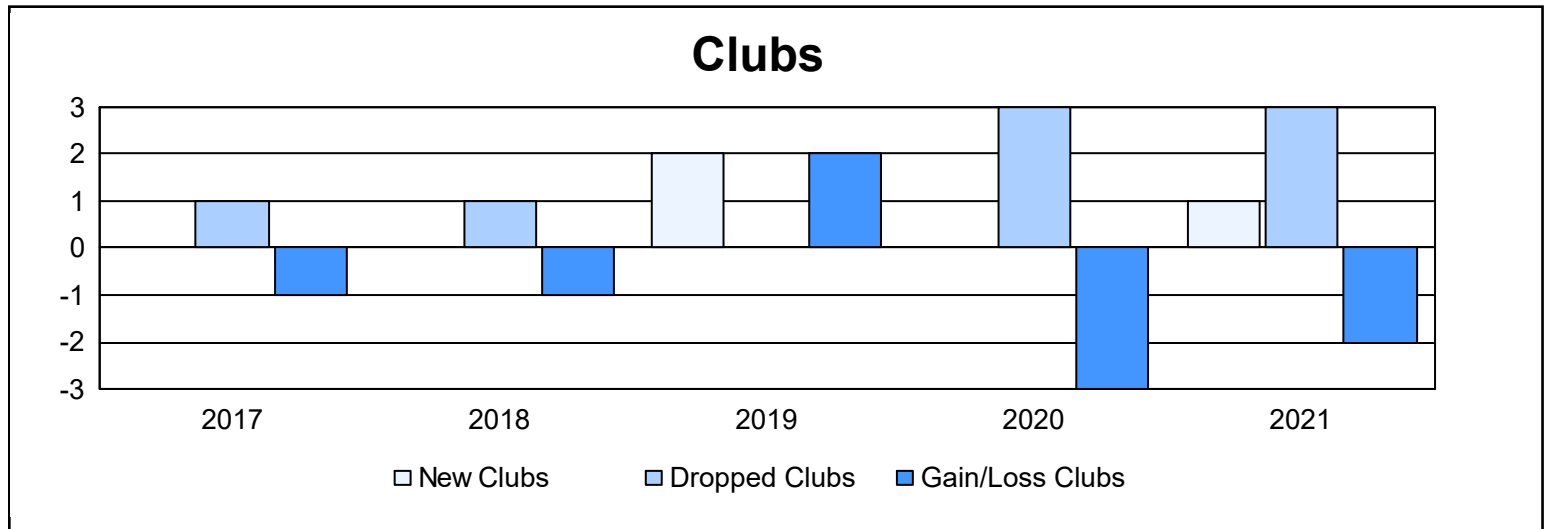

Year	New Clubs	Dropped Clubs	Gain/ Loss Clubs	New Members	Charter Members	Reinstate Members	Transfer Members	Total Member Added	Total Members Dropped	Gain/ Loss Members
2016-2017	0	1	-1	110	0	3	0	113	139	-26
2017-2018	0	1	-1	152	0	1	1	154	148	6
2018-2019	2	0	2	123	53	1	2	179	156	23
2019-2020	0	3	-3	189	1	3	16	209	218	-9
2020-2021	1	3	-2	44	32	1	0	77	158	-81
<b>Average</b>	<b>1</b>	<b>2</b>	<b>-1</b>	<b>124</b>	<b>17</b>	<b>2</b>	<b>4</b>	<b>146</b>	<b>164</b>	<b>-17</b>

### Membership Composition June 2021 Cumulative